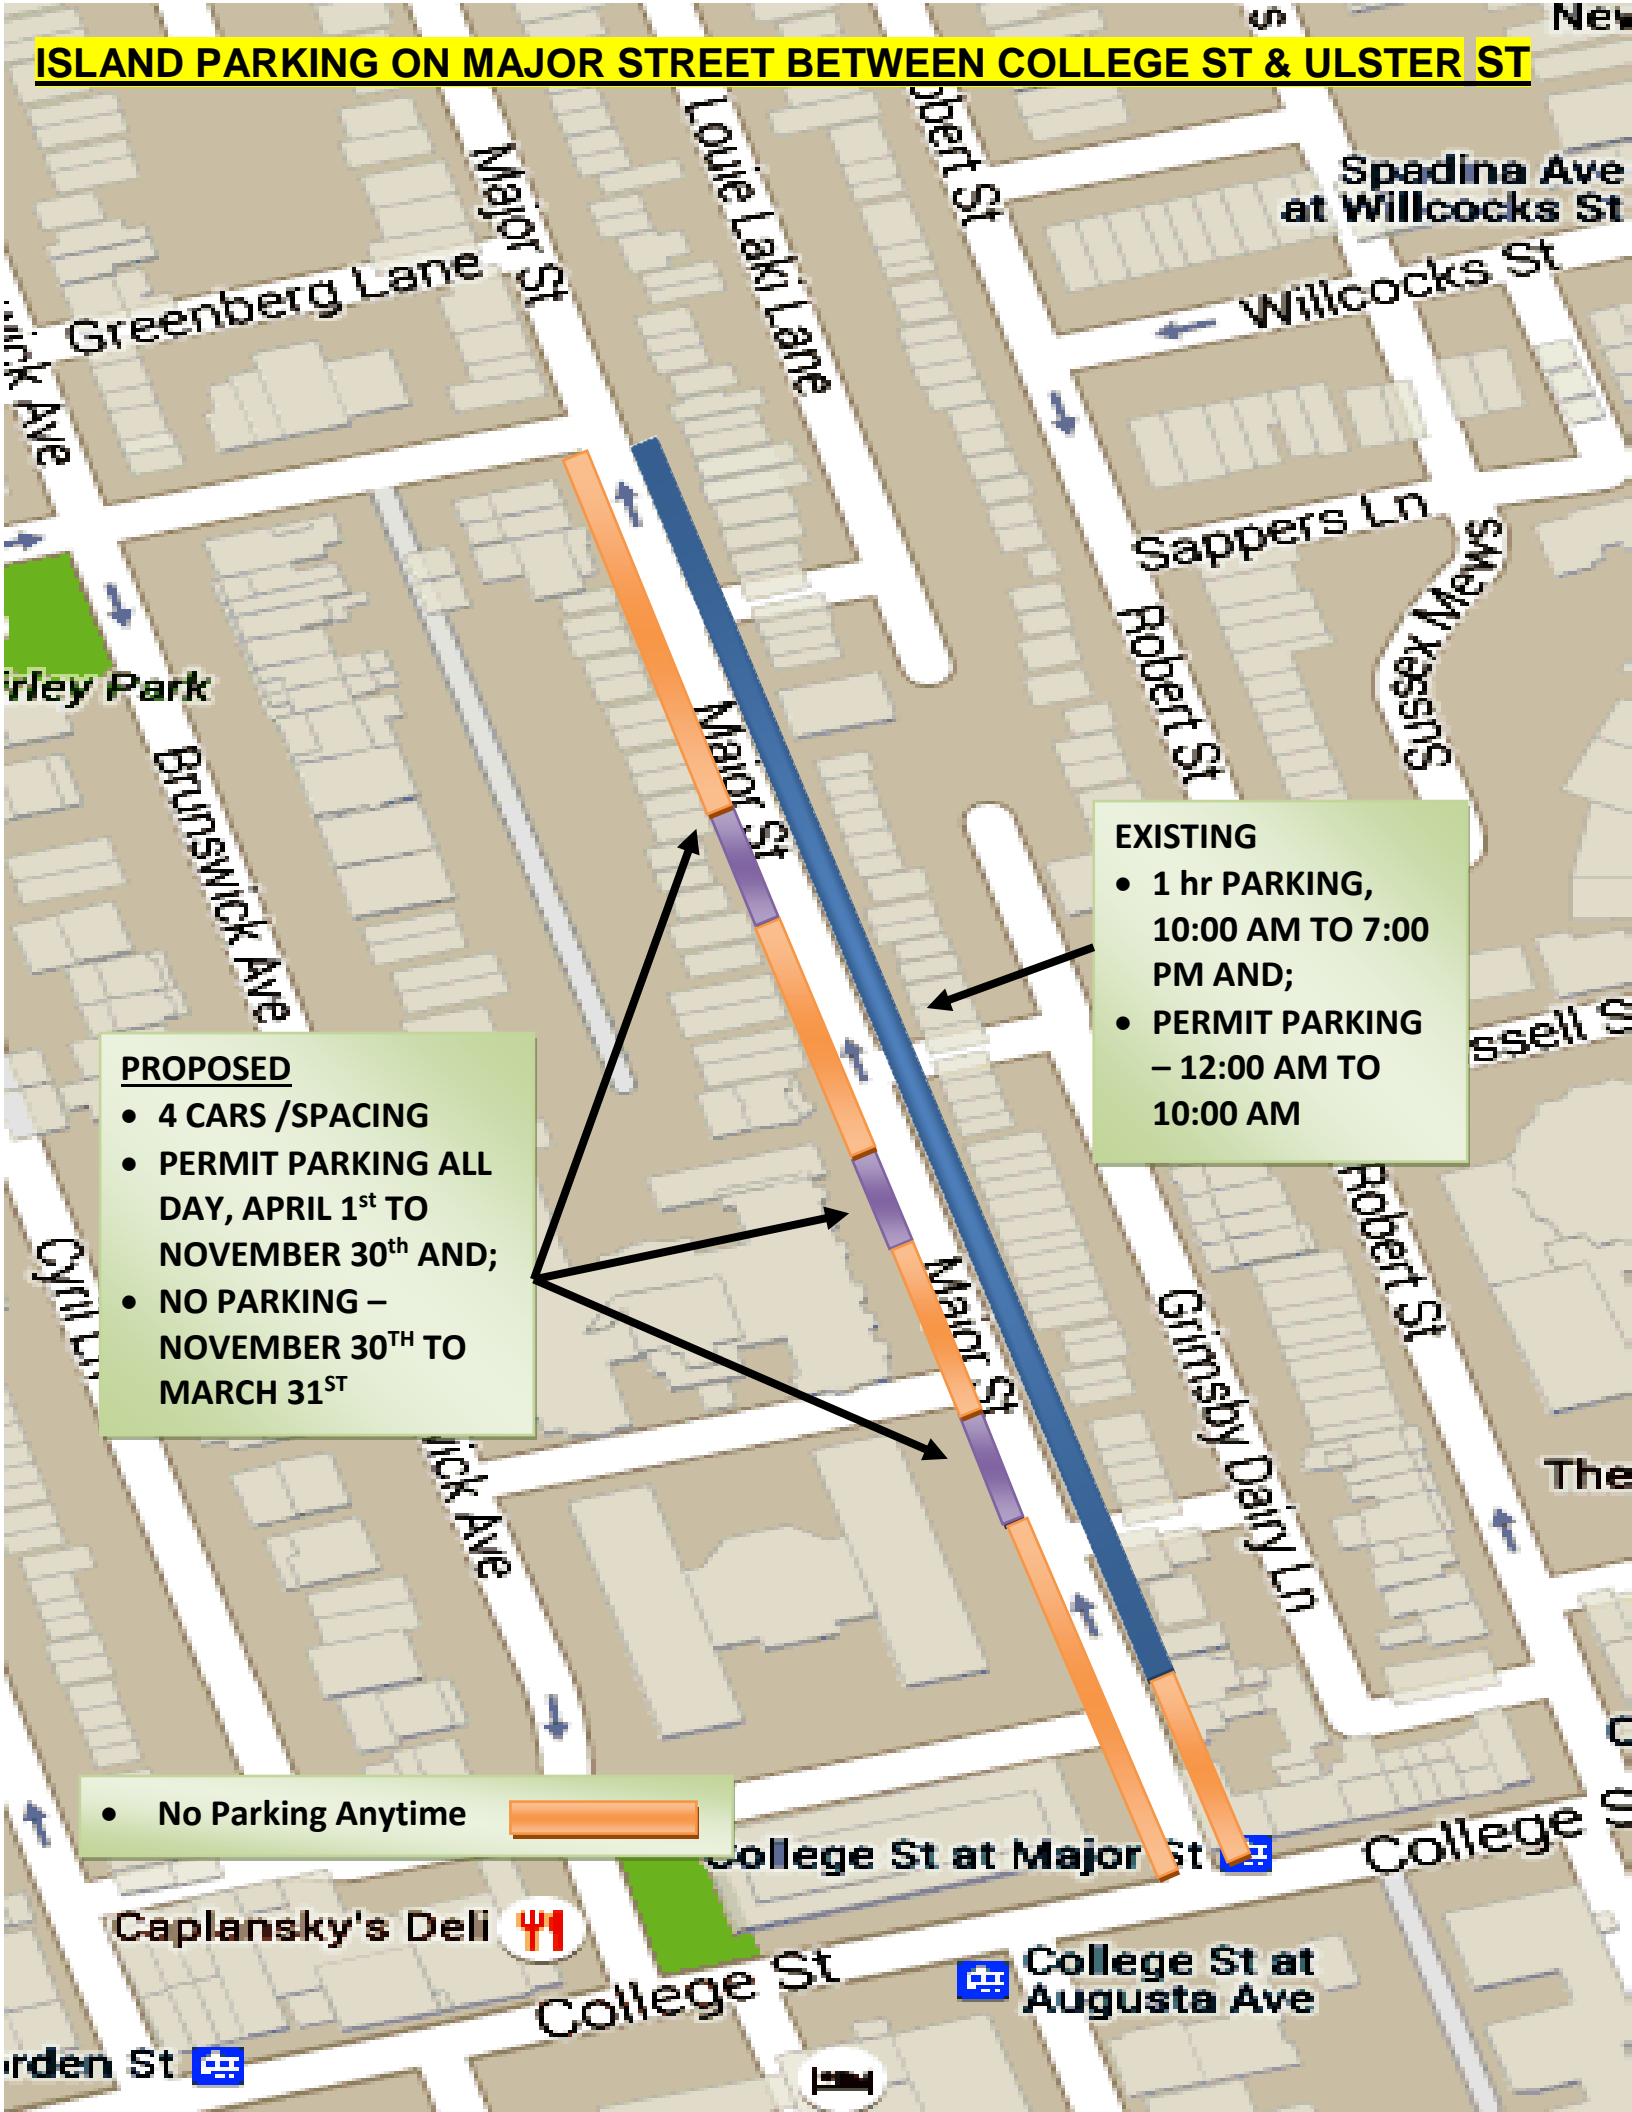

ISLAND PARKING ON MAJOR STREET BETWEEN COLLEGE ST & ULSTER ST

EXISTING

- 1 hr PARKING, 10:00 AM TO 7:00 PM AND;
- PERMIT PARKING – 12:00 AM TO 10:00 AM

PROPOSED

- 4 CARS /SPACING
- PERMIT PARKING ALL DAY, APRIL 1ST TO NOVEMBER 30TH AND;
- NO PARKING – NOVEMBER 30TH TO MARCH 31ST

• No Parking Anytime 

Caplansky's Deli 

 College St at Augusta Ave

Warden St 

College St